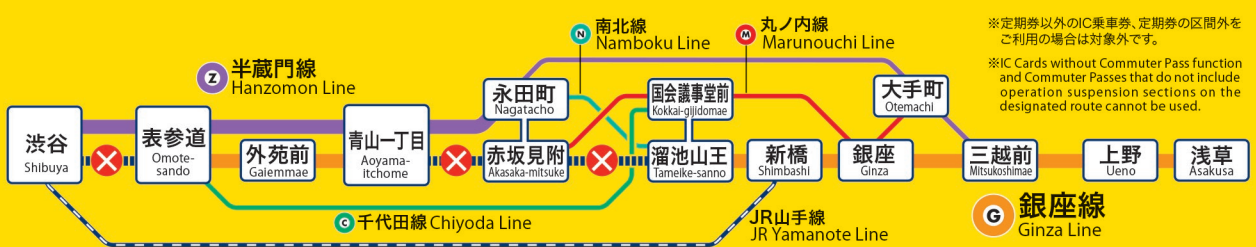

東京メトロ Tokyo Metro 全線 All Lines	都営地下鉄 Toei Subway 全線 All Lines	JR			京成 Keisei			
		山手線 Yamanote Line 全線 All Lines	中央線快速・各駅停車 Chuo Line Rapid Service / Local Train 東京～新宿 Tokyo Shinjuku	総武線快速 横須賀線 Sobu Line Rapid Service / Yokosuka Line 馬喰町～品川 Bakurocho Shinagawa	南武線 Nambu Line 武蔵溝ノ口～川崎 Musashi-mizonokuchi Kawasaki	本線 Main Line 京成上野～京成高砂 Keisei-Ueno Keisei-Takasago	金町線 Kanamachi Line 京成高砂～京成金町 Keisei-Takasago Keisei-Kanamachi	押上線 Oshiage Line 押上～青砥 Oshiage Aoto
東急 Tokyu		東武 Tobu		小田急 Odakyu	京王 Keio	つくばエクスプレス Tsukuba Express		
東横線 Toyoko Line 渋谷～目吉 Shibuya Hiyoshi	田園都市線 Den-en-toshi Line 渋谷～溝の口 Shibuya Mizonokuchi	目黒線 Meguro Line 目黒～目吉 Meguro Hiyoshi	池上線 Ikegami Line 五反田～旗の台 Gotanda Hatanodai	大井町線 Oimachi Line 中延～溝の口 Nakanobu Mizonokuchi	東武スカイツリーライン TOBU SKYTREE Line 浅草～北千住 Asakusa Kita-senju	小田原線 Odawara Line 新宿～下北沢 Shinjuku Shimokitazawa	京王線・井の頭線 Keio Line / Inokashira Line 新宿～渋谷～西永福 Shinjuku/Shibuya Nishi-eifuku	秋葉原～六町 Akihabara Rokucho

お客様には大変ご迷惑をおかけいたしますが、ご理解とご協力のほど、よろしくお願いいたします。

東京メトロお客様センター 0120-104106 (年中無休 9:00~20:00)
Tokyo Metro Customer Relations Center Toll free 0120-104767 (Open 9 a.m.-8 p.m. year-round)